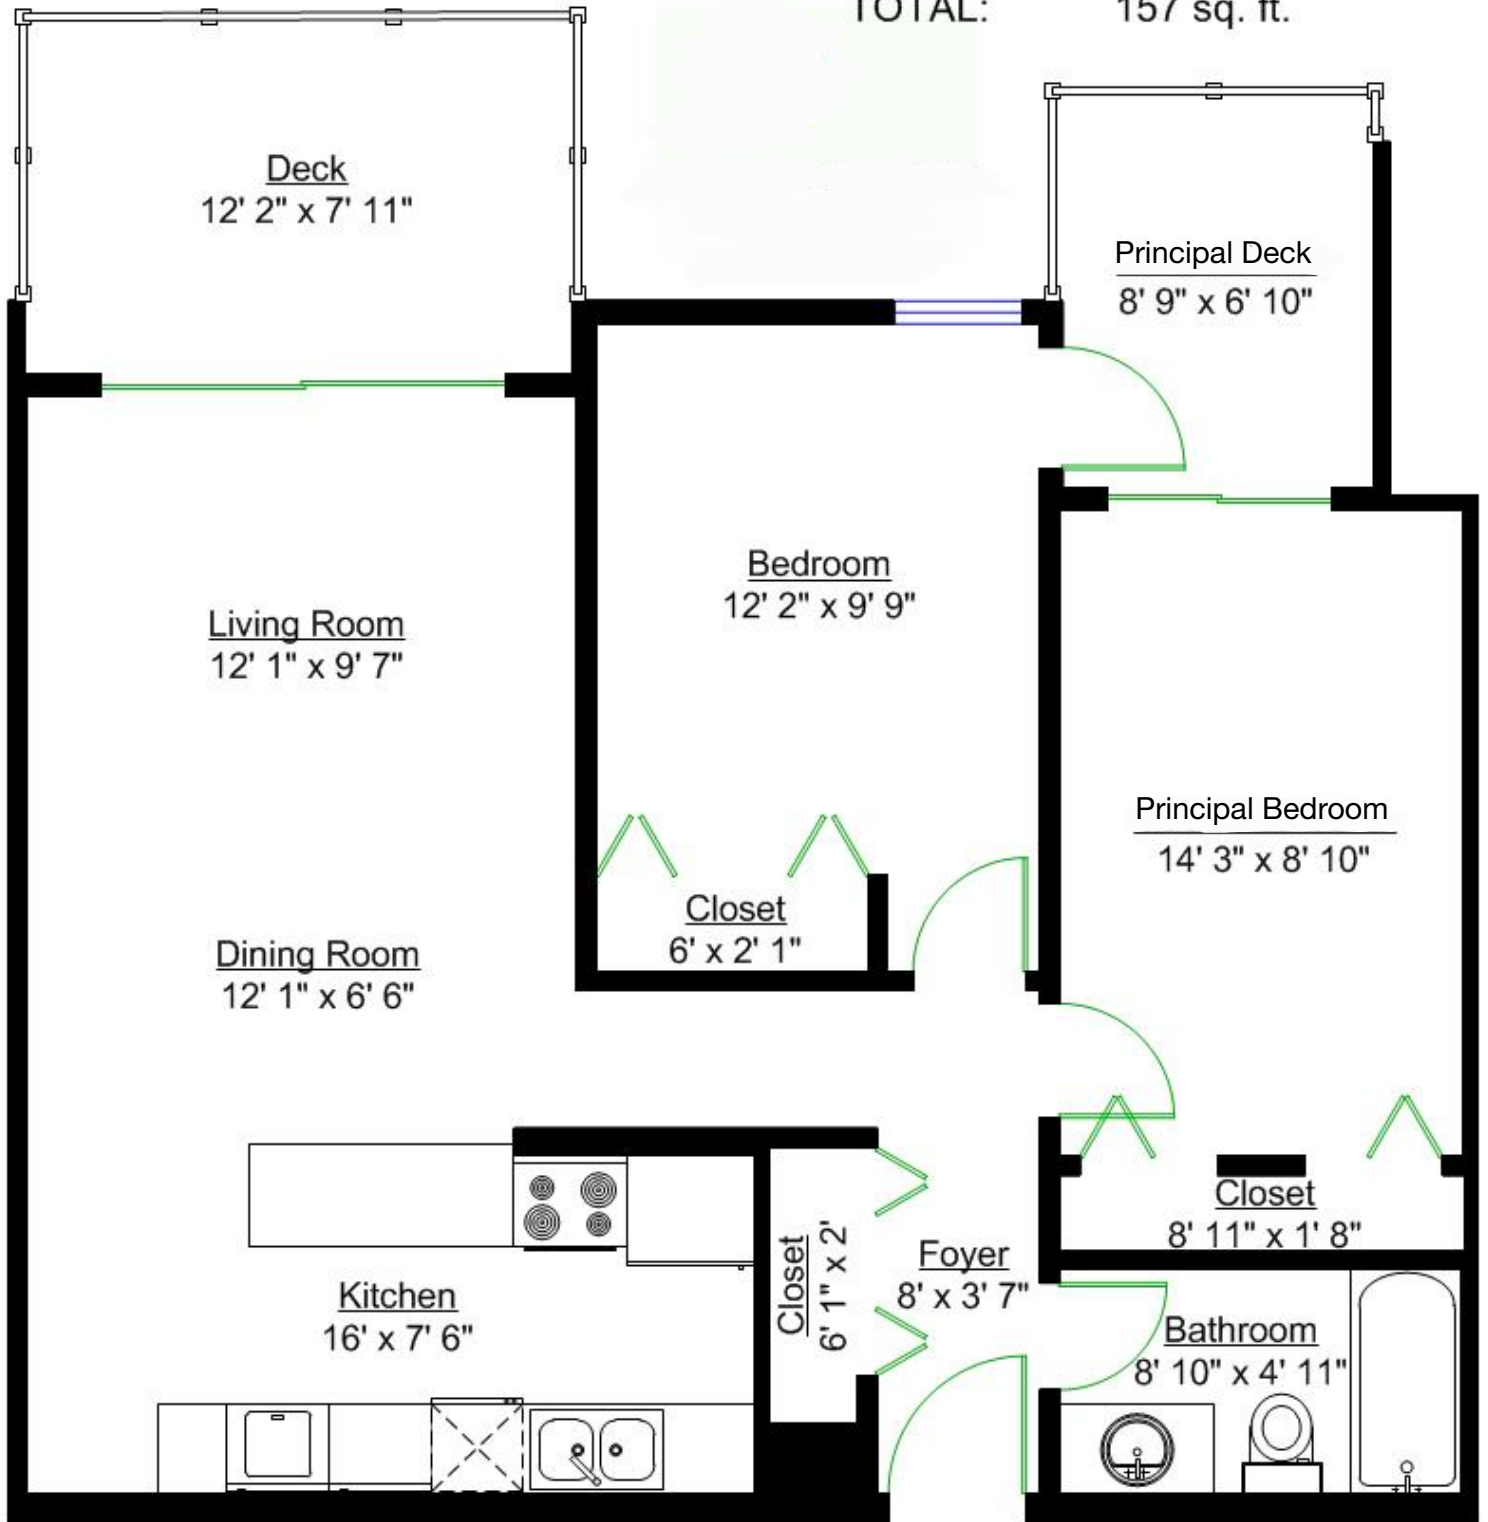

#213 – 808 East 8 Avenue, Vancouver

Totals**

Main Level: 809 sq. ft.

Other

Master Deck: 61 sq. ft.

Deck: 96 sq. ft.

TOTAL: 157 sq. ft.

** Approx. based on interior measurements to exterior walls

** Total square footage not taken from original blueprints